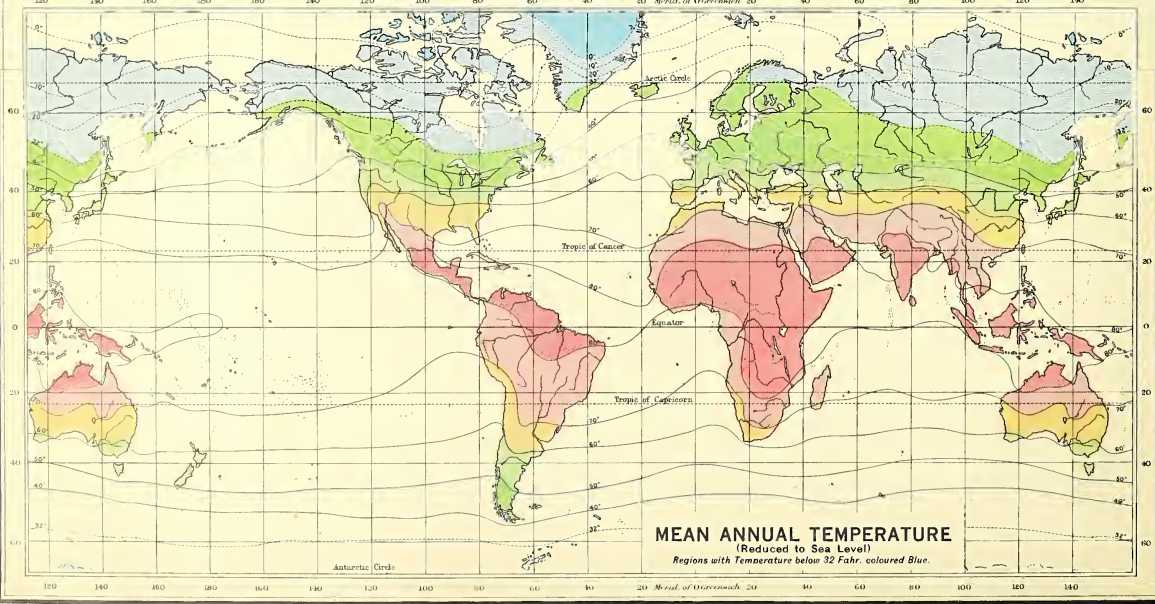

COVERING OF A 2 1/2 INCH WORLD GLOBE IN GORES

Note.—These gores are designed to be cut out and mounted on a Globe 2 1/2 inches in diameter which they will exactly cover.

The Figures on the Co-Tidal Lines denote the total number of hours from the starting point of the tide in the South-Eastern Pacific. Coasts with a Tidal Range of Ten Feet and over shown thus

The Drainage Areas are coloured according to the Oceans into which they drain. Inland Drainage Areas shown White

imuthal
projection

Mollweide's Equal-Area Projection

VOLCANOES, ETC.

- Active Volcanoes
- Extinct Volcanoes
- Solfataras
- Mud Volcanoes
- ⊕ Geysers

MAGNETIC VARIATION, 1932

■ West of True North
■ East of True North

Note to Ocean Currents

Warm Currents Cold Currents
 direction of the currents is shown by the arrows.
 thickness of the arrows indicates by the number of strokes
 mean speed of the water drift in an hour.
 thick strokes above indicate the number of nautical miles.
 thin strokes below indicate the number of quarters of a mile.
 → 1 mile → 2 miles → 3 miles
 → 1/4 → 2/4 → 3/4

Note to Monsoon Drifts

In the Indian Ocean, the China Sea and the West Coast of Mexico and Central America, the currents change with the Monsoons. The simple arrows → show the S.W. and S.E. Monsoon Drift during the Northern Summer. The arrows marked thus ← → show the N.W. and N.E. Monsoon Drift during the Northern Winter. Limit of Floating Ice Limit of Pack Ice
 Sea-Weed